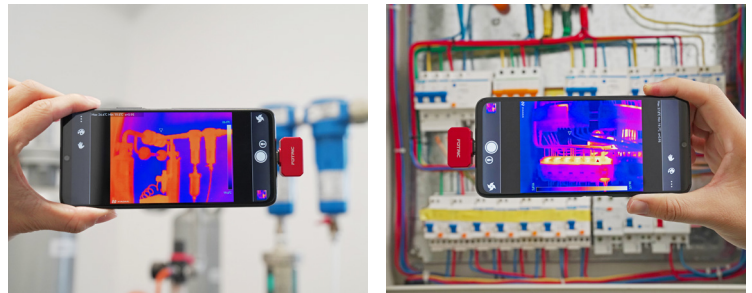

Your First Glimpse into the Infrared World

FOTRIC TA3
Plug-in Thermal Camera

| Designed for the Big Picture

- Takes vivid images with 256*192 thermal resolution.
- 56° Field of view, more information, broader perspective.

| Intuitive and Ready to Go

- Take 1 second to plug it in and start shooting.
- Powered by your phone, so it always keeps going.

| Compact Size, Extensive Power

- With the size of a dollar coin, it never gets in the way of your operation.
- Resizable and movable PIP feature, allows seamless fusion between the thermal and digital view.
- 10 color palettes, offers more ways to look at the infrared world.
- Temperature range from -10 to 550°C , from hunting, to electrical inspection, to furnace inspection, the limit is your imagination.